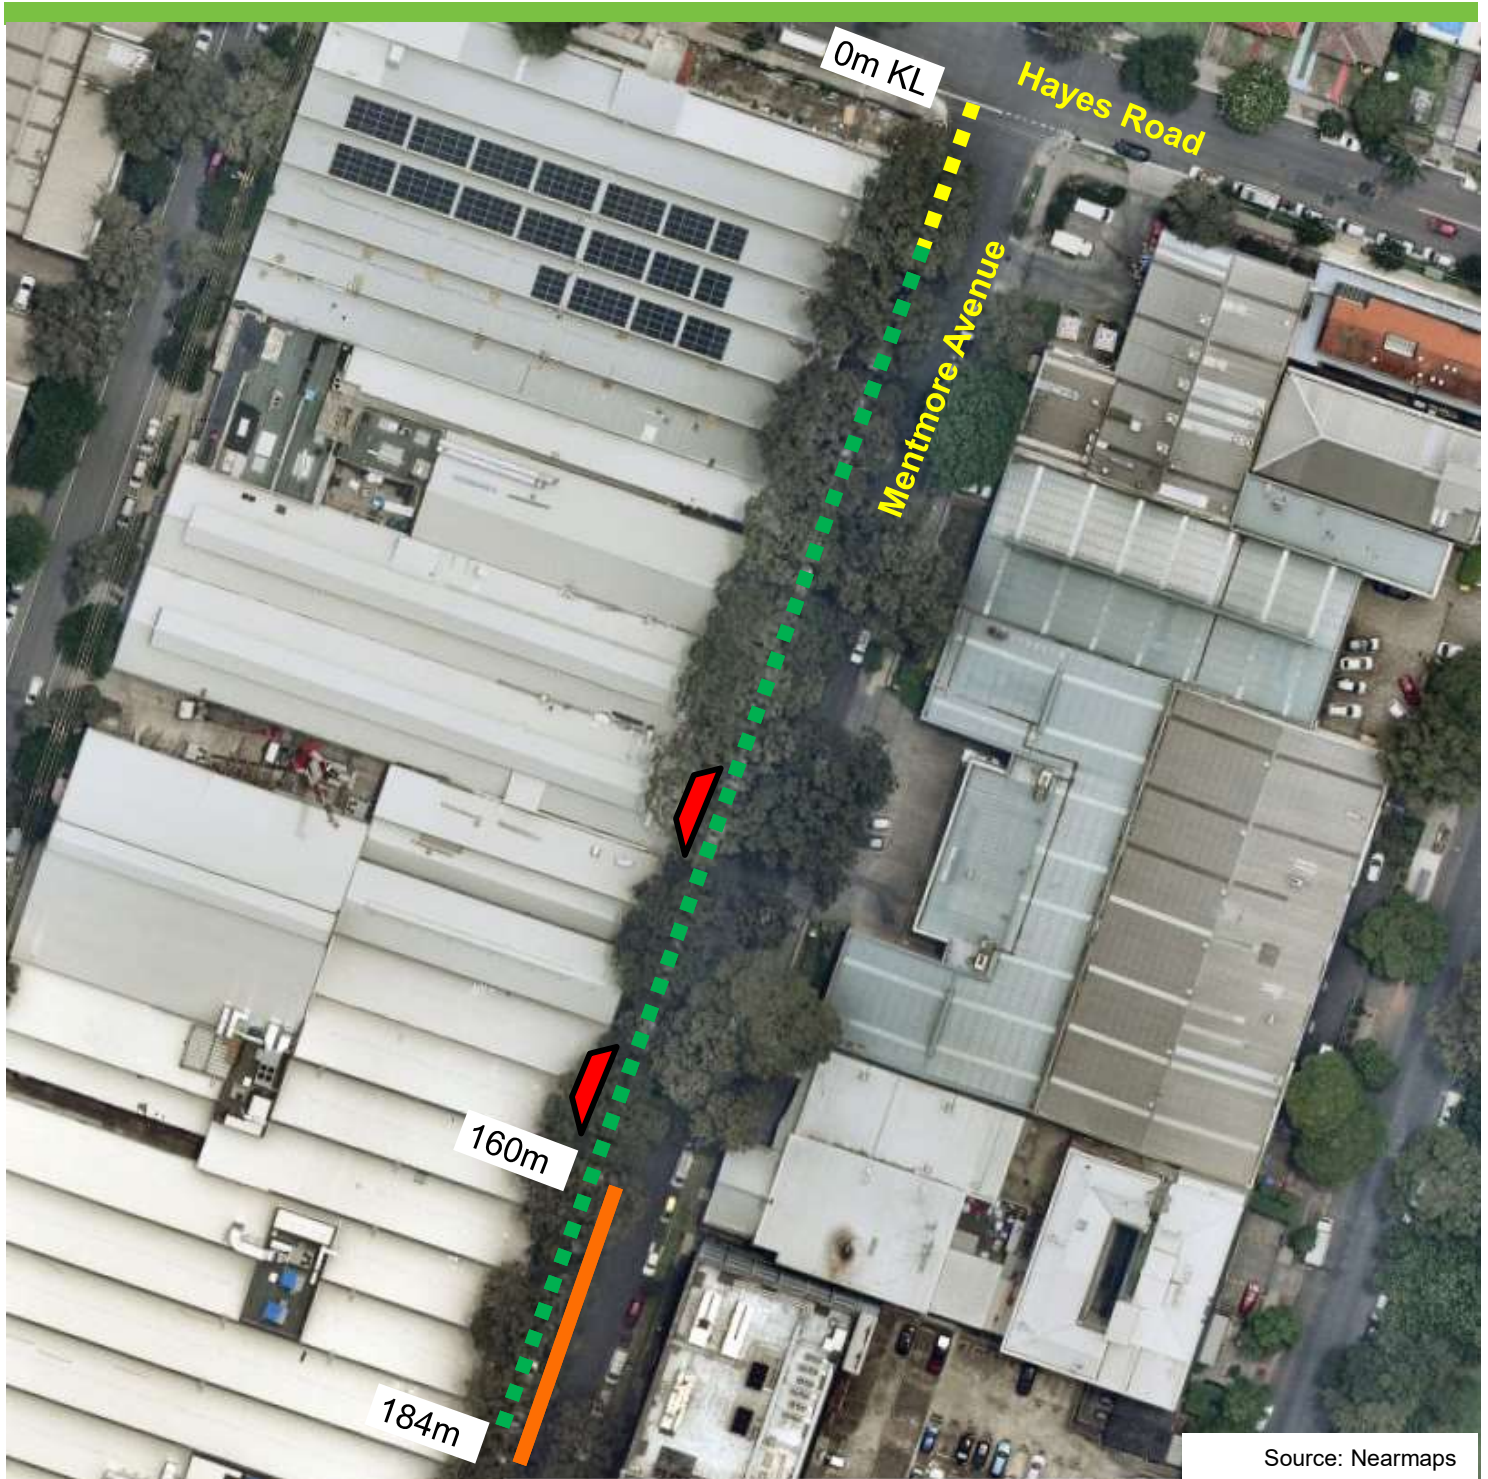

## Mentmore Avenue, Rosebery Proposed Works Zone

### Existing

-  "No Stopping"
-  Unrestricted Parking
-  Driveway

### Proposed

-  "Works Zone 7.30am-5.30pm Mon-Fri, 7.30am-3.30pm Sat"